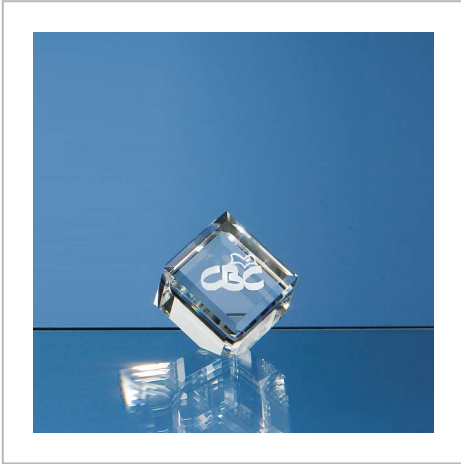

## Optical Crystal Bevel Edged Cube

4CM OPTICAL CRYSTAL BEVEL EDGED CUBE

METHOD	Engraved
PRINT AREA	H25, W25
MATERIAL	Glass
COLOURS	Clear
SIZE	H55, W55
AWARD PACKAGING	Foam Lined Boxes
WEIGHT	1.3KG
MOQ	1
CARTON QUANTITY	15
CARTON WEIGHT	20KG
CARTON DIMENSIONS	61cm x 46cm x 46cm