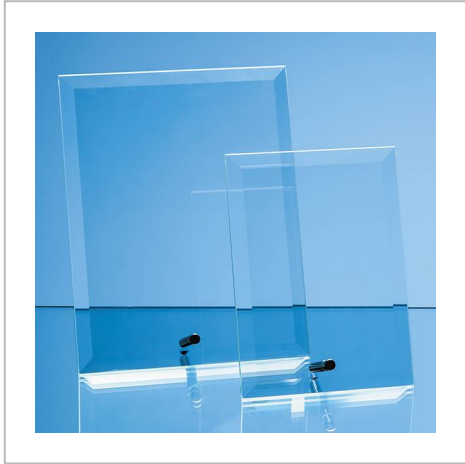

## Jade Glass Bevelled Rectangle With Chrome Pin

18CM X 12.5CM X 5MM JADE GLASS BEVELLED RECTANGLE  
WITH CHROME PIN

METHOD	Engraved
PRINT AREA	H120, W90
MATERIAL	Glass
COLOURS	Jade
SIZE	H180, W125
AWARD PACKAGING	White Skillet Boxes
WEIGHT	1.3KG
MOQ	1
CARTON QUANTITY	15
CARTON WEIGHT	20KG
CARTON DIMENSIONS	61cm x 46cm x 46cm