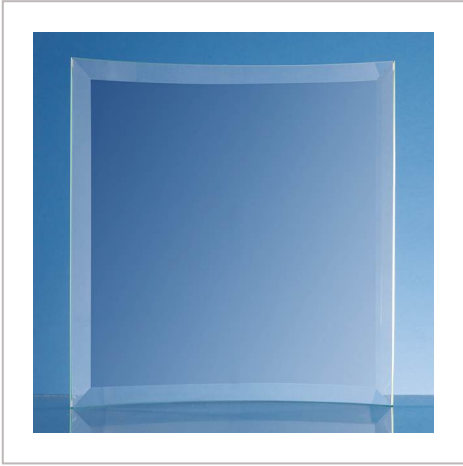

Jade Glass Bevelled Crescent

22.5CM X 20.5CM X 5MM JADE GLASS BEVELLED CRESCENT

METHOD	Engraved
PRINT AREA	H170, W170
MATERIAL	Glass
COLOURS	Jade
SIZE	H225, W205
AWARD PACKAGING	White Skillet Boxes
WEIGHT	1.3KG
MOQ	1
CARTON QUANTITY	15
CARTON WEIGHT	20KG
CARTON DIMENSIONS	61cm x 46cm x 46cm